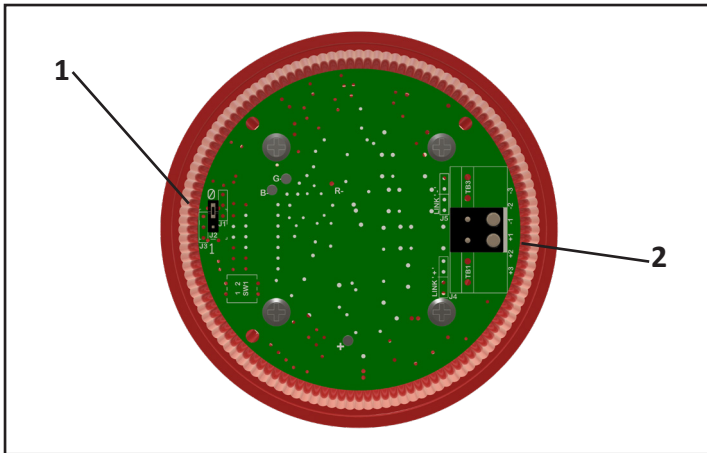

PSC/LED Pulsed/Static LED Beacon

1

		PATTERN
OFF	0	
ON	1	

2

	PSC/UC/24-230/LED	
-1	0V/N	
+1	P/+ve (24-230Vuc)	